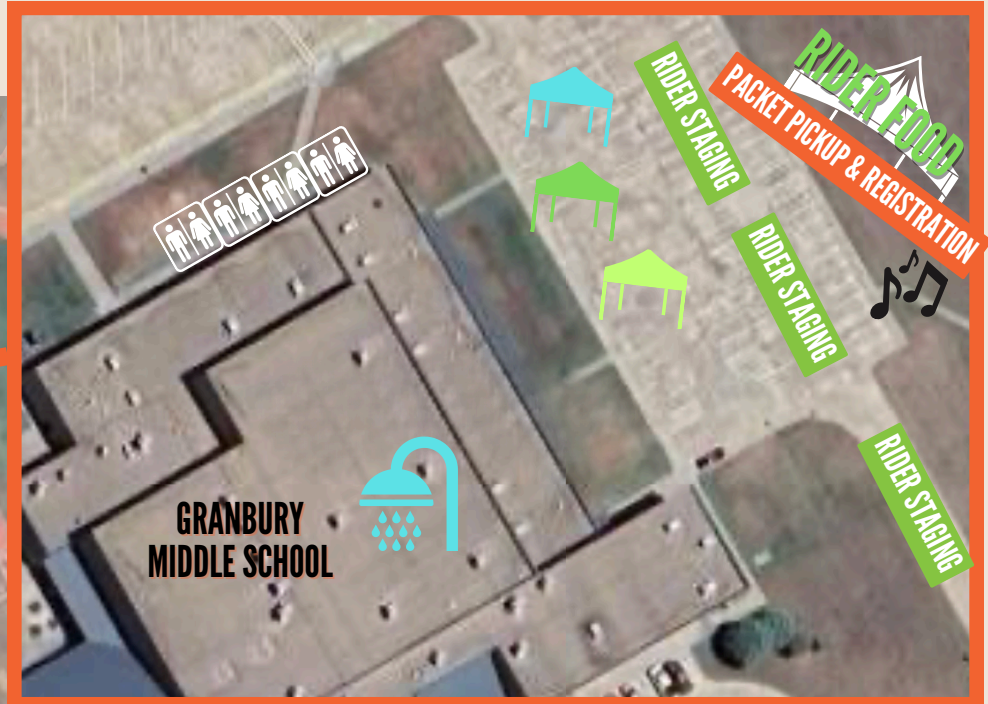

VENUE START / FINISH

**GRANBURY MIDDLE SHCHOOL
2000 CROSSLAND DR**